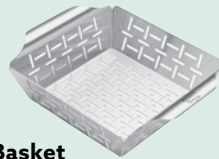

$43⁹⁵

Weber Stainless Steel Small Grill Basket
Grilling Pan $46.95

077924011122 / 9312929911345