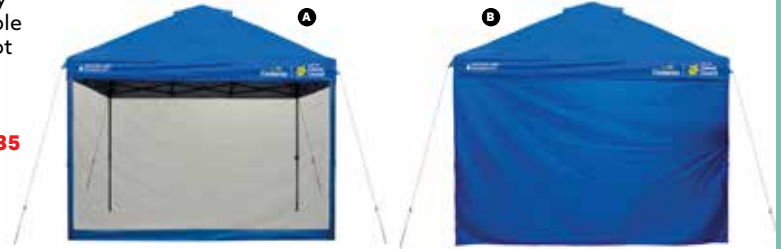

9316487185439

Coolaroo 3m Wall Kit

Designed to suit any Coolaroo 3m Portable Gazebo. (Gazebo not included.)

Dimensions: 3W x 3D x 2Hm.

A Mesh Side Wall \$35

B Side Wall \$39

0799870509859 / 42

\$299